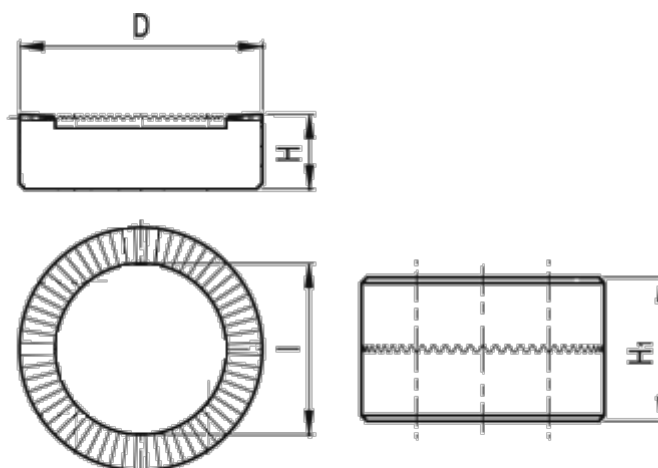

Article number: 2065753410

Description: E+G Serrated locking plate
GN 187.4-27-60-E-NI

Measures

D	= 27
H +/-0.9	= 7.5
H1	= 15
I	= 19.5
Number of teeth	= 60